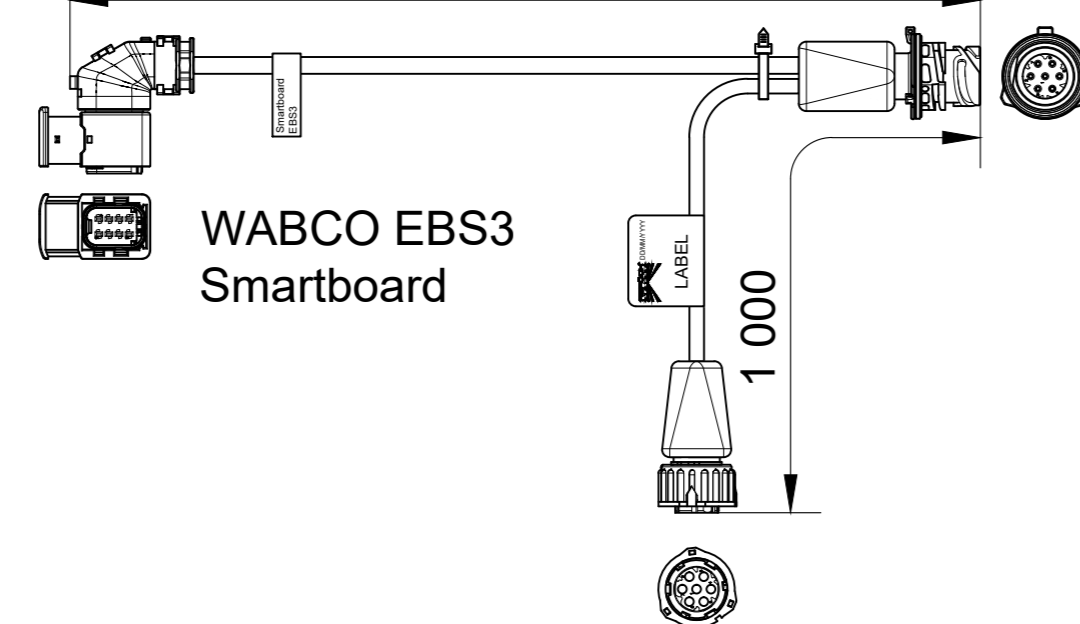

Splitter for Info monitoring

78-7021-907
12 000

78-7021-917
6 000