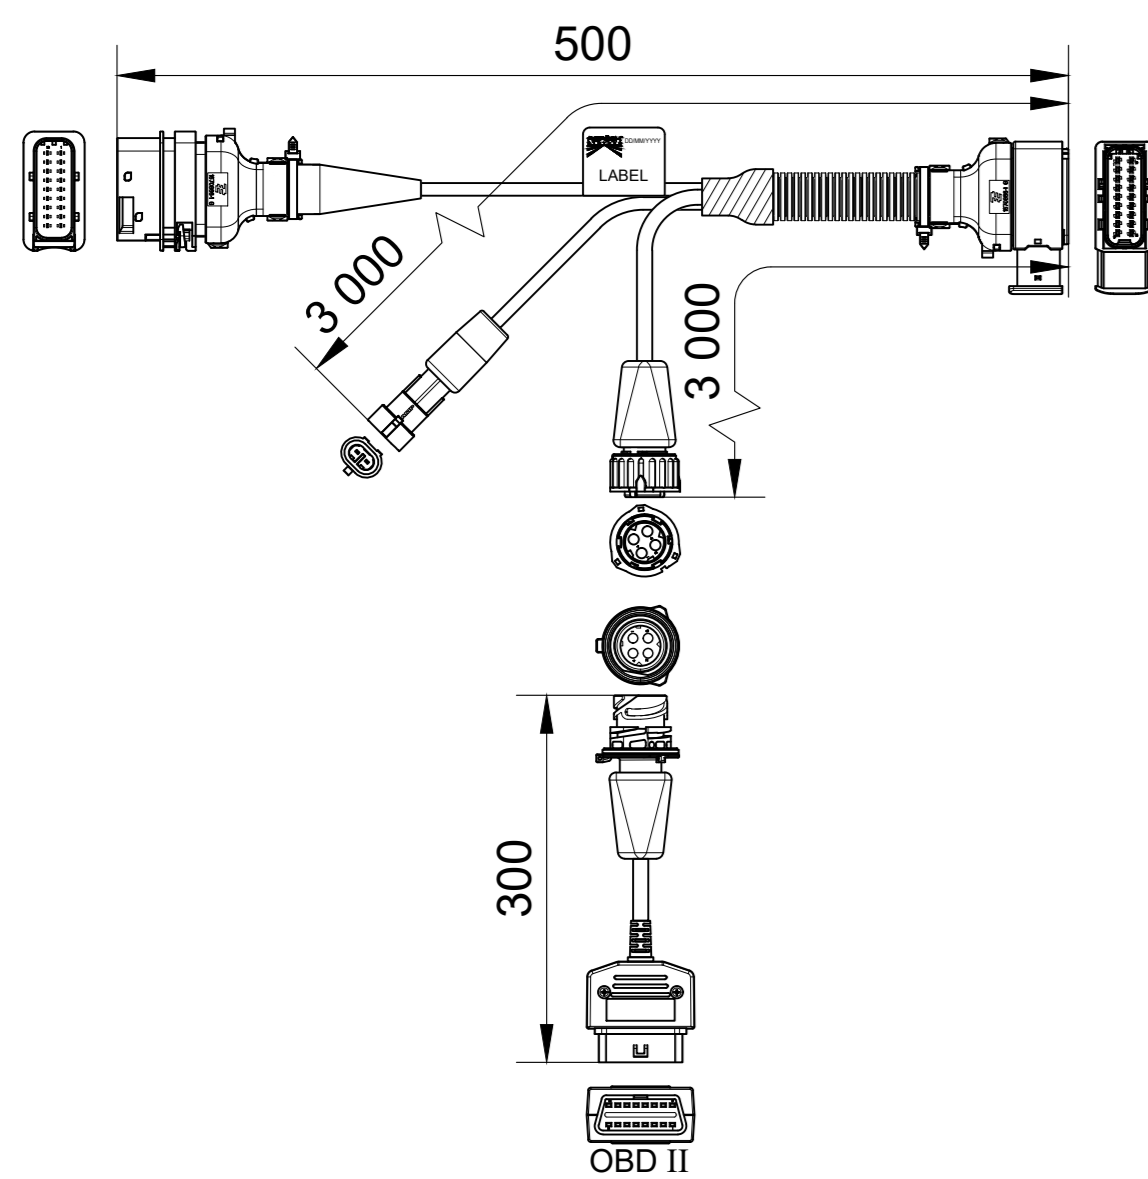

14-1620-057

Screw for Valve Sensor

75-0210-207

Valve Sensor

75-0210-107

eRX

75-0210-007

maxRx18

programming cable

69-0447-007