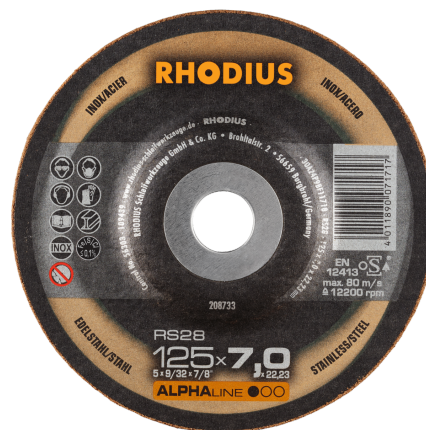

PRODUCT INFORMATION

RS28

ALPHALINE ●○○

●●●○○○ Lifetime

Shape 27

- Pleasant grinding behaviour
- Good stock removal
- Long service life

Rough grinding disc for the cost-conscious professional, offering easy grinding and good service life. Ideal for low-power machines.

Ideal for low-power machines

RS28

				Product category number	GTIN barcode packing unit
115 x 7,0 x 22,23	13285	5	210751	PK04	4011890110232
115 x 7,0 x 22,23	13300	25	208732	PK04	4011890071700
125 x 7,0 x 22,23	12200	5	210752	PK04	4011890110256
125 x 7,0 x 22,23	12250	25	208733	PK04	4011890071724
180 x 7,0 x 22,23	8500	10	208734	PK04	4011890071755
230 x 7,0 x 22,23	6650	10	208735	PK04	4011890071762