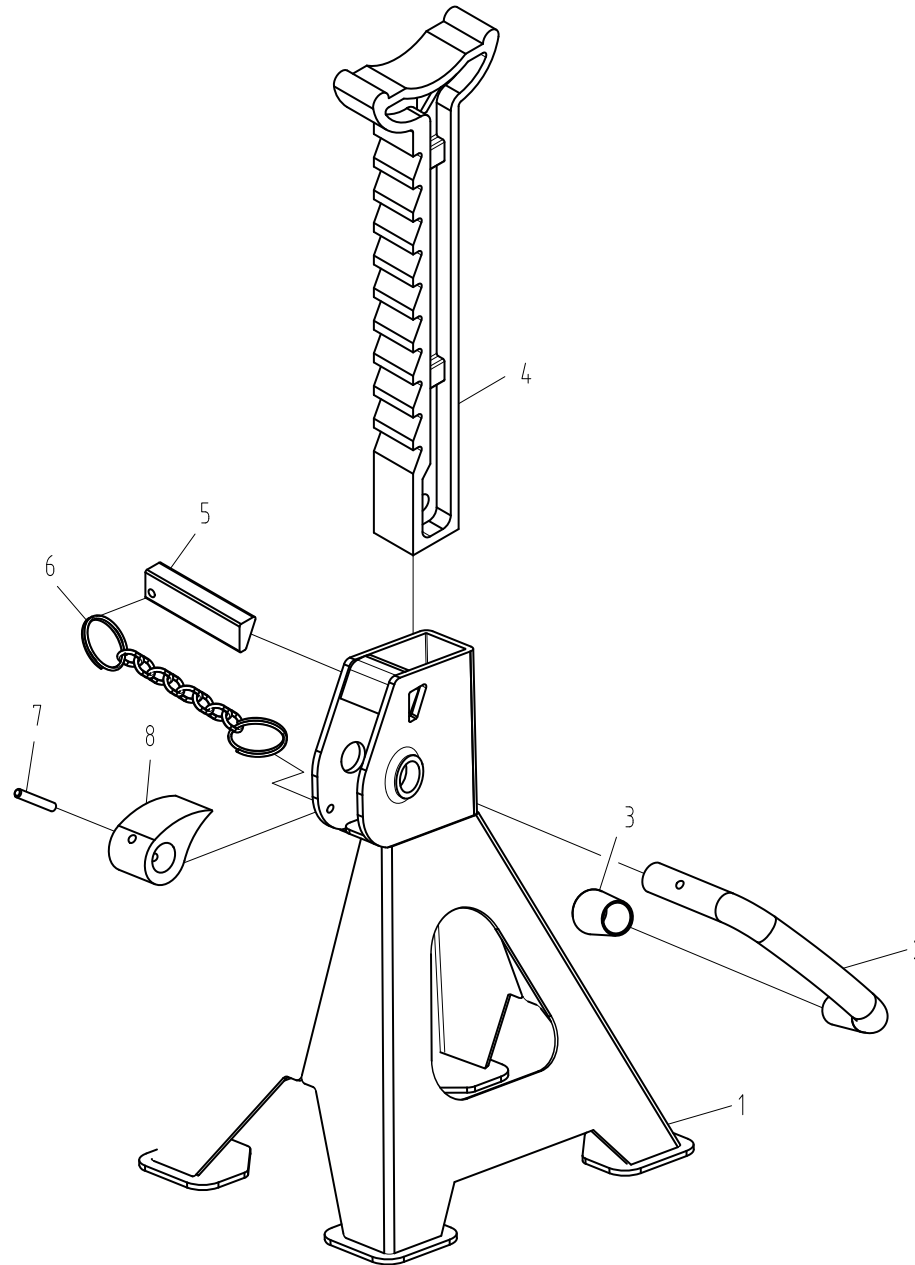

Art. 160.1245

KSTOOLS®

Art. 160.1245

Part. No	Art.-Nr.	Beschreibung	Description	Menge Qty.
1	160.1245-R001P	Grundgestell	Base	1
2	160.1245-R002P	Handgriff	Handle	1
3	160.1245-R003P	Gummikappe	Handle Sleeve	1
4	160.1245-R004P	Aufnahme	Support Column	1
5	160.1245-R005P	Bolzen	Pin	1
6	160.1245-R006P	Kette	Chain	1
7	160.1245-R007P	Bolzen	Pin	1
8	160.1245-R008P	Klaue	Pawl	1